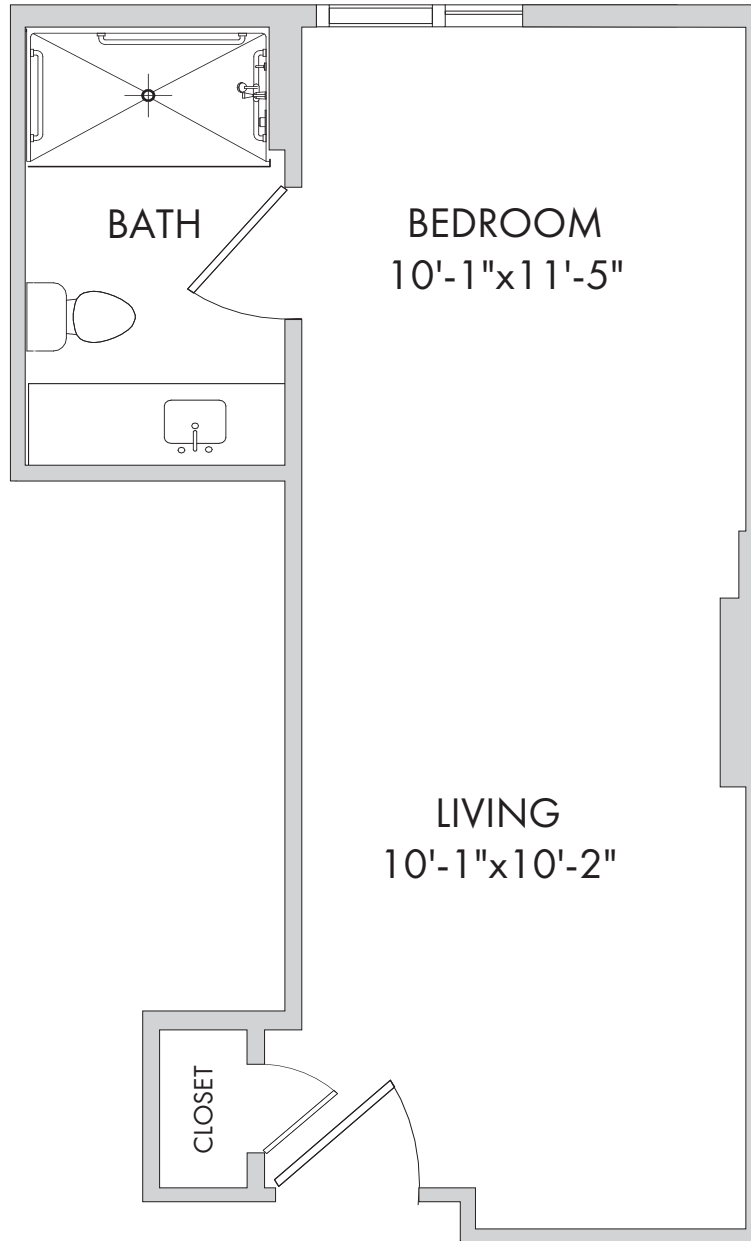

**Petite Studio: Bluebonnet**  
369 Square Feet

**Memory Care**

1245 W. 18th Street, Houston, TX 77008 | Tel: 346-341-0002 | watermarkcommunities.com

A WATERMARK ELAN RETIREMENT COMMUNITY®

*Floor plans are not to scale and are shown for comparative purposes only. Actual apartment floor plans may have minor variations.*

**Studio: Primrose**  
396 Square Feet

**Memory Care**

1245 W. 18th Street, Houston, TX 77008 | Tel: 346-341-0002 | watermarkcommunities.com

A WATERMARK ÉLAN RETIREMENT COMMUNITY®

*Floor plans are not to scale and are shown for comparative purposes only. Actual apartment floor plans may have minor variations.*

**Shared Studio: Buttercup**  
204 Square Feet

**Memory Care**

1245 W. 18th Street, Houston, TX 77008 | Tel: 346-341-0002 | watermarkcommunities.com

A WATERMARK ÉLAN RETIREMENT COMMUNITY®

*Floor plans are not to scale and are shown for comparative purposes only. Actual apartment floor plans may have minor variations.*

**Shared Suite: Daisy**

437 Square Feet

**Memory Care**

1245 W. 18th Street, Houston, TX 77008 | Tel: 346-341-0002 | watermarkcommunities.com

A WATERMARK ÉLAN RETIREMENT COMMUNITY®

*Floor plans are not to scale and are shown for comparative purposes only. Actual apartment floor plans may have minor variations.*