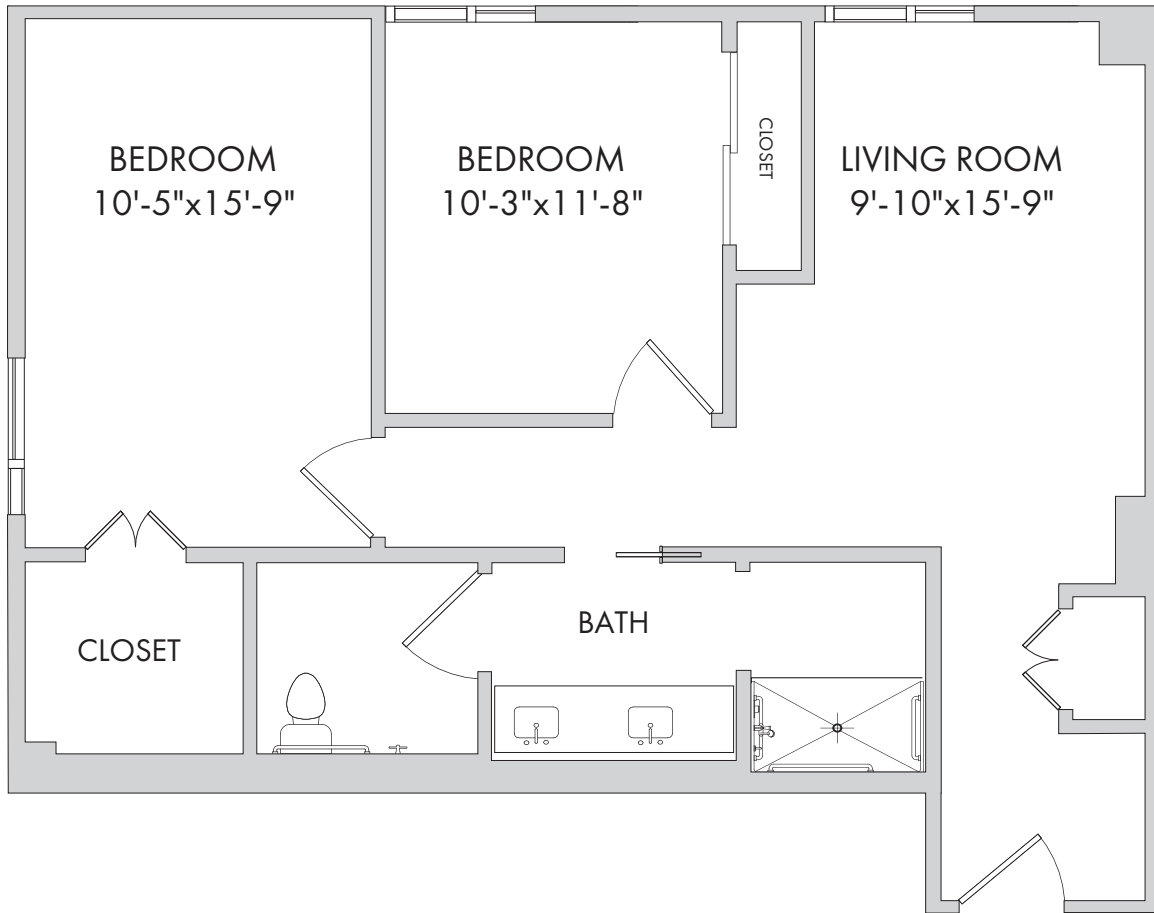

**Studio: Primrose**  
396 Square Feet

**Memory Care**

1245 W. 18th Street, Houston, TX 77008 | Tel: 346-341-0002 | watermarkcommunities.com

A WATERMARK ÉLAN RETIREMENT COMMUNITY®

*Floor plans are not to scale and are shown for comparative purposes only. Actual apartment floor plans may have minor variations.*

**Shared Studio: Buttercup**  
204 Square Feet

**Memory Care**

1245 W. 18th Street, Houston, TX 77008 | Tel: 346-341-0002 | watermarkcommunities.com

A WATERMARK ÉLAN RETIREMENT COMMUNITY®

*Floor plans are not to scale and are shown for comparative purposes only. Actual apartment floor plans may have minor variations.*

**Shared Suite: Daisy**

437 Square Feet

**Memory Care**

1245 W. 18th Street, Houston, TX 77008 | Tel: 346-341-0002 | watermarkcommunities.com

A WATERMARK ÉLAN RETIREMENT COMMUNITY®

*Floor plans are not to scale and are shown for comparative purposes only. Actual apartment floor plans may have minor variations.*