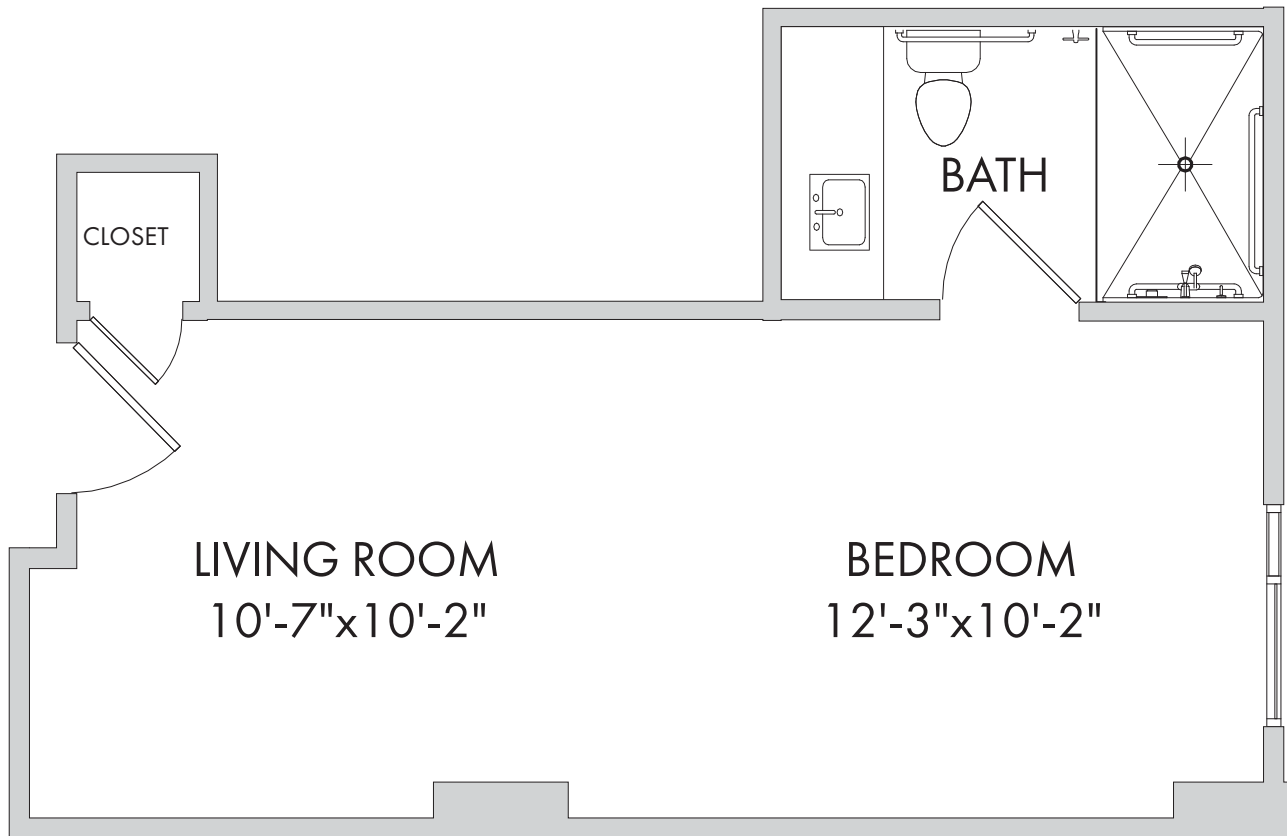

**Petite Studio: Bluebonnet**  
369 Square Feet

**Memory Care**

1245 W. 18th Street, Houston, TX 77008 | Tel: 346-341-0002 | watermarkcommunities.com

A WATERMARK ELAN RETIREMENT COMMUNITY®

*Floor plans are not to scale and are shown for comparative purposes only. Actual apartment floor plans may have minor variations.*

**Studio: Primrose**  
396 Square Feet

**Memory Care**

1245 W. 18th Street, Houston, TX 77008 | Tel: 346-341-0002 | watermarkcommunities.com

A WATERMARK ÉLAN RETIREMENT COMMUNITY®

*Floor plans are not to scale and are shown for comparative purposes only. Actual apartment floor plans may have minor variations.*

**Shared Studio: Buttercup**  
204 Square Feet

**Memory Care**

1245 W. 18th Street, Houston, TX 77008 | Tel: 346-341-0002 | watermarkcommunities.com

A WATERMARK ÉLAN RETIREMENT COMMUNITY®

*Floor plans are not to scale and are shown for comparative purposes only. Actual apartment floor plans may have minor variations.*

**Shared Suite: Daisy**

437 Square Feet

**Memory Care**

1245 W. 18th Street, Houston, TX 77008 | Tel: 346-341-0002 | watermarkcommunities.com

A WATERMARK ÉLAN RETIREMENT COMMUNITY®

*Floor plans are not to scale and are shown for comparative purposes only. Actual apartment floor plans may have minor variations.*