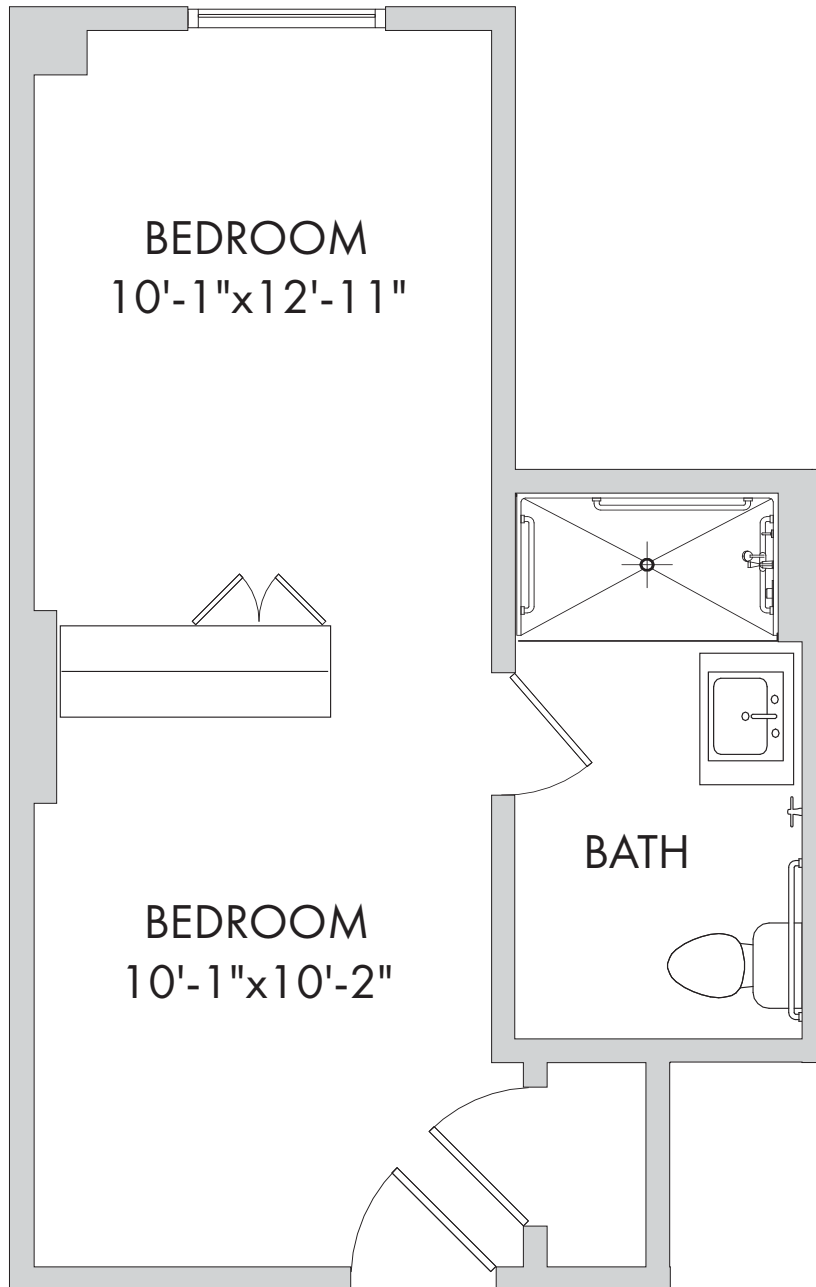

**Studio: Primrose**  
396 Square Feet

**Memory Care**

1245 W. 18th Street, Houston, TX 77008 | Tel: 346-341-0002 | watermarkcommunities.com

A WATERMARK ÉLAN RETIREMENT COMMUNITY®

*Floor plans are not to scale and are shown for comparative purposes only. Actual apartment floor plans may have minor variations.*

**Shared Studio: Buttercup**  
204 Square Feet

**Memory Care**

1245 W. 18th Street, Houston, TX 77008 | Tel: 346-341-0002 | watermarkcommunities.com

A WATERMARK ÉLAN RETIREMENT COMMUNITY®

*Floor plans are not to scale and are shown for comparative purposes only. Actual apartment floor plans may have minor variations.*

**Shared Suite: Daisy**

437 Square Feet

**Memory Care**

1245 W. 18th Street, Houston, TX 77008 | Tel: 346-341-0002 | watermarkcommunities.com

A WATERMARK ÉLAN RETIREMENT COMMUNITY®

*Floor plans are not to scale and are shown for comparative purposes only. Actual apartment floor plans may have minor variations.*